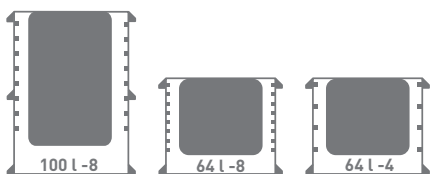

Size variants